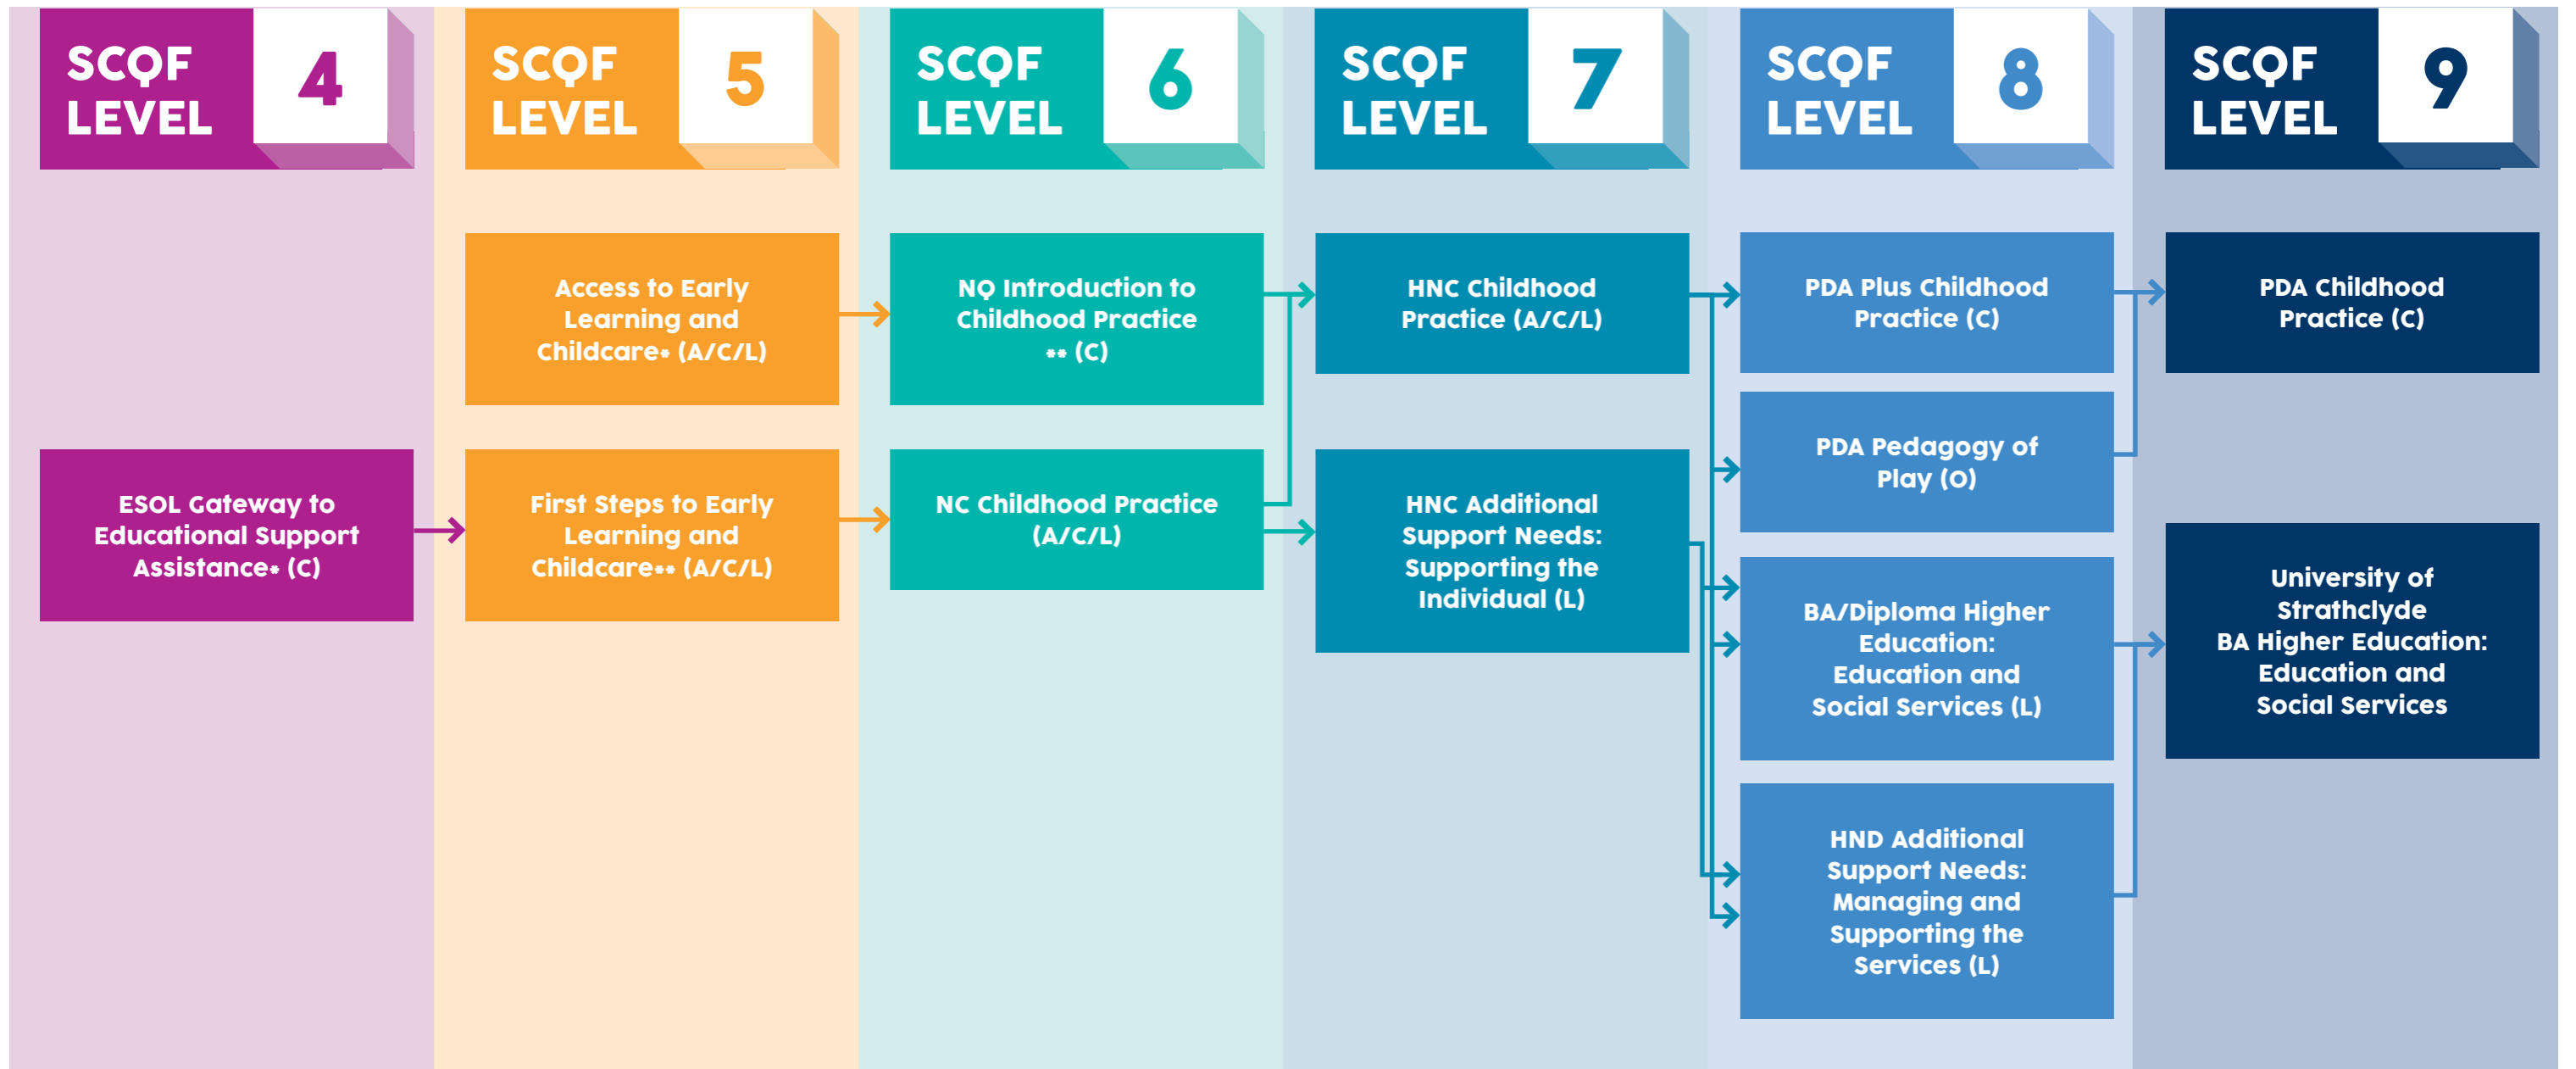

# EARLY YEARS COURSE PROGRESSION MAP

A - Anniesland Campus C - Cardonald Campus L - Langside Campus

\*Short Full time course - August to January

\*\*Short Full time course - January to June