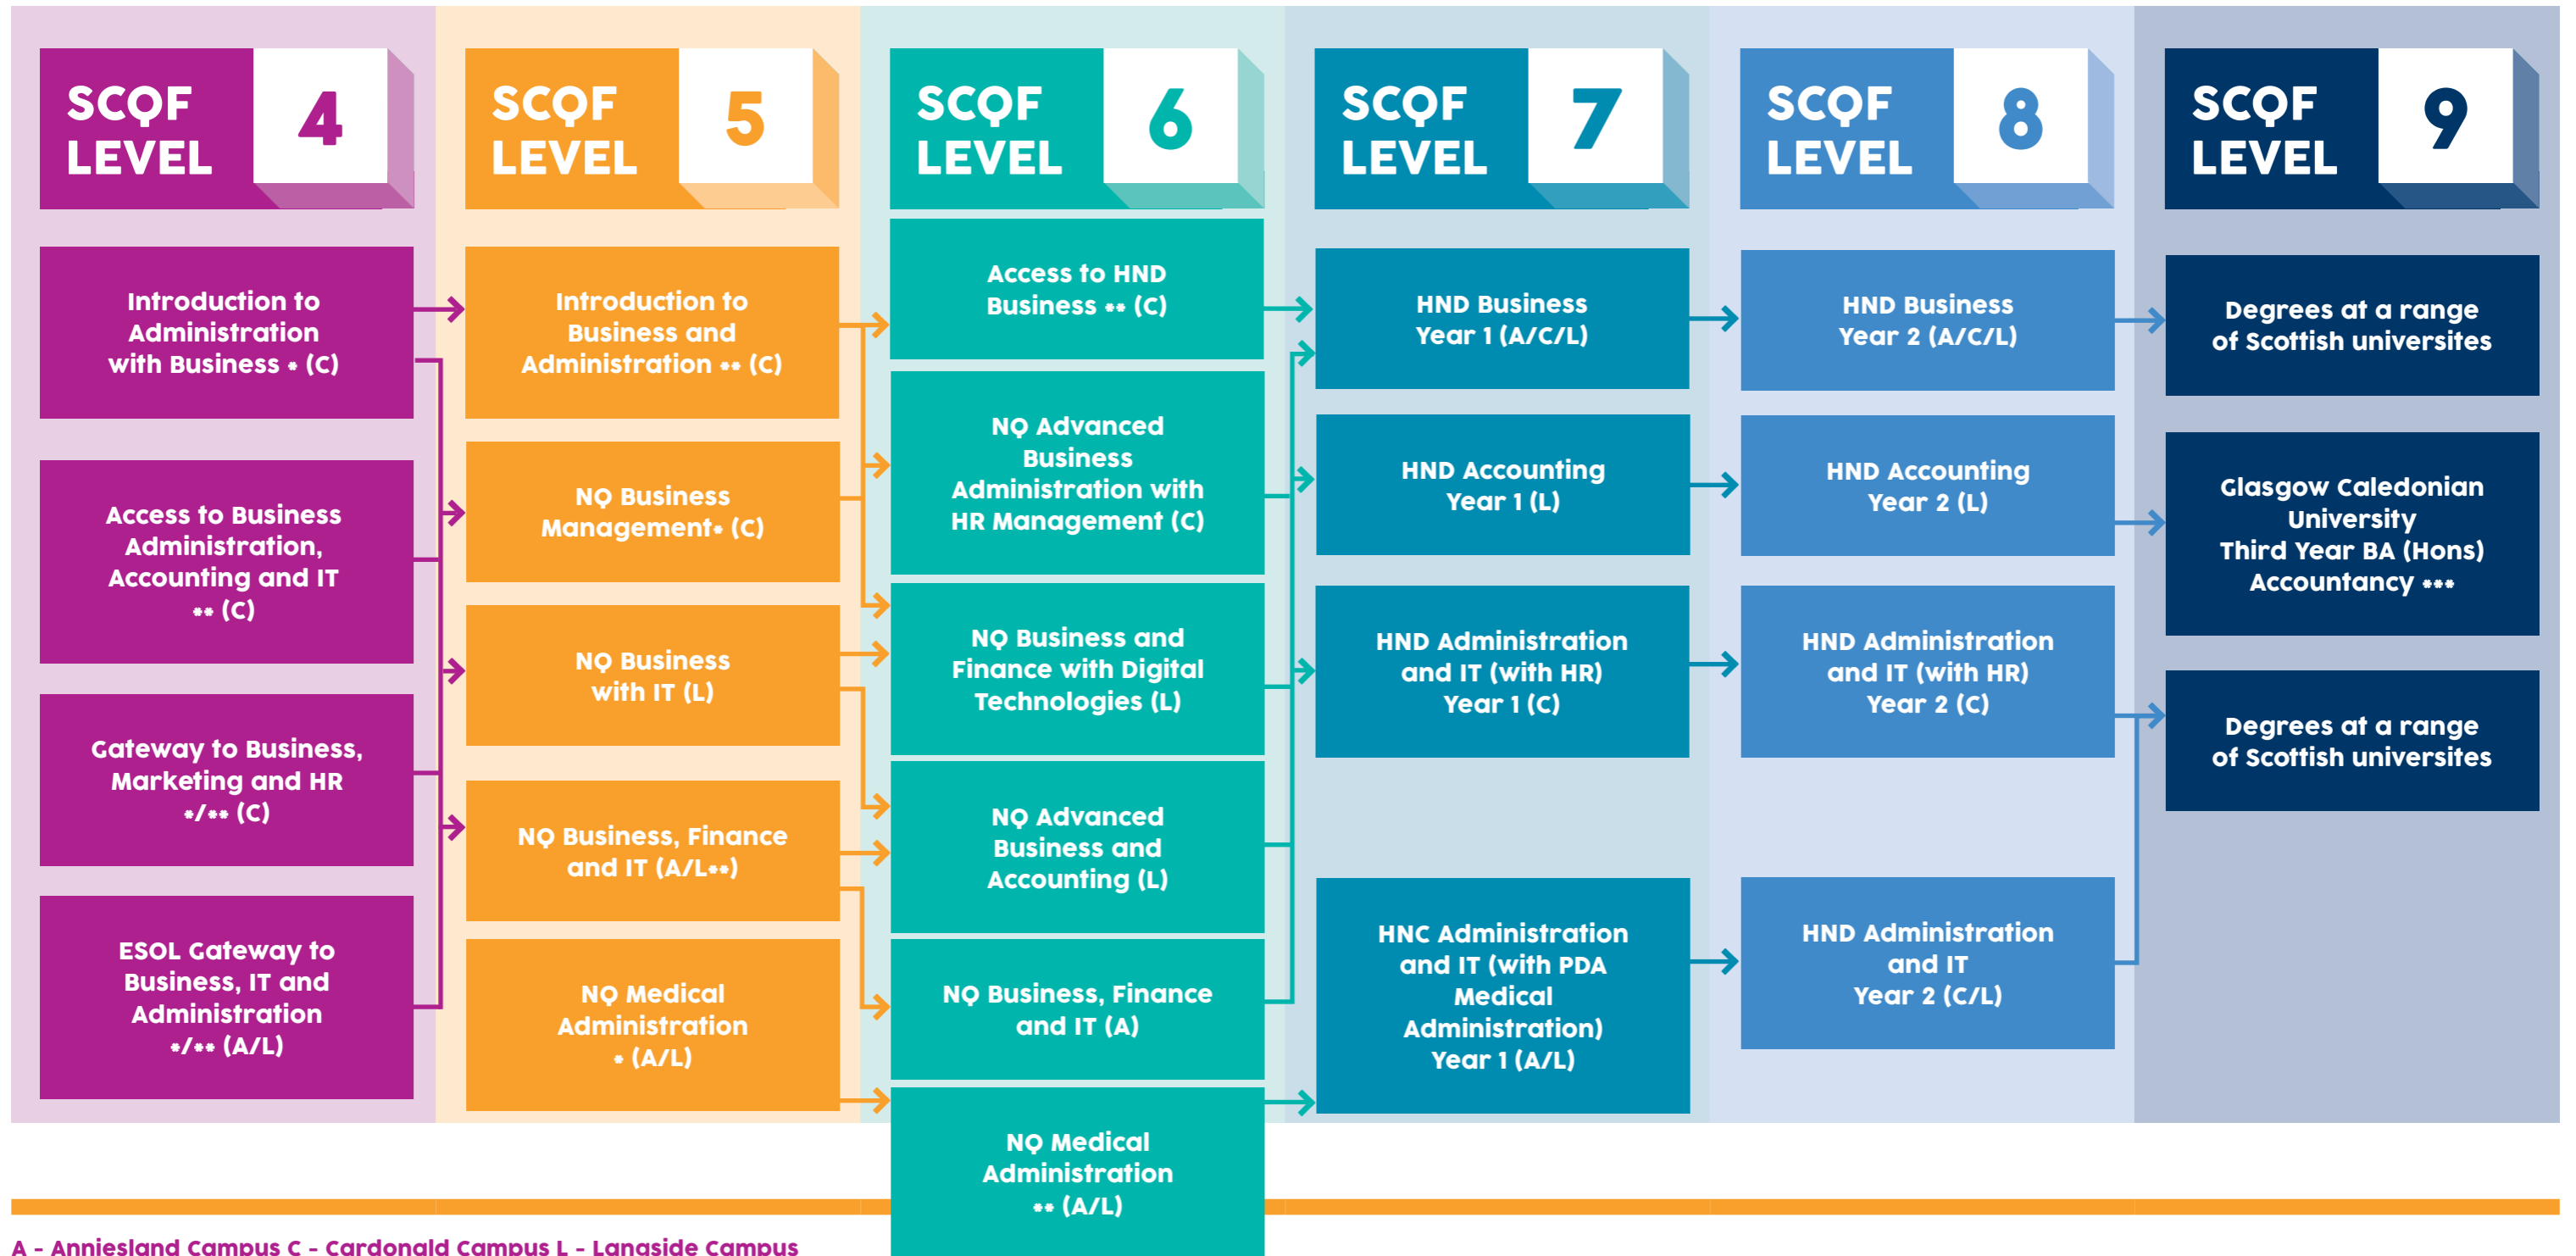

BUSINESS AND FINANCE COURSE PROGRESSION MAP

A - Anniesland Campus C - Cardonald Campus L - Langside Campus
 * Short full time course - August to January
 ** Short full time course - January to June
 *** Pathways Programme