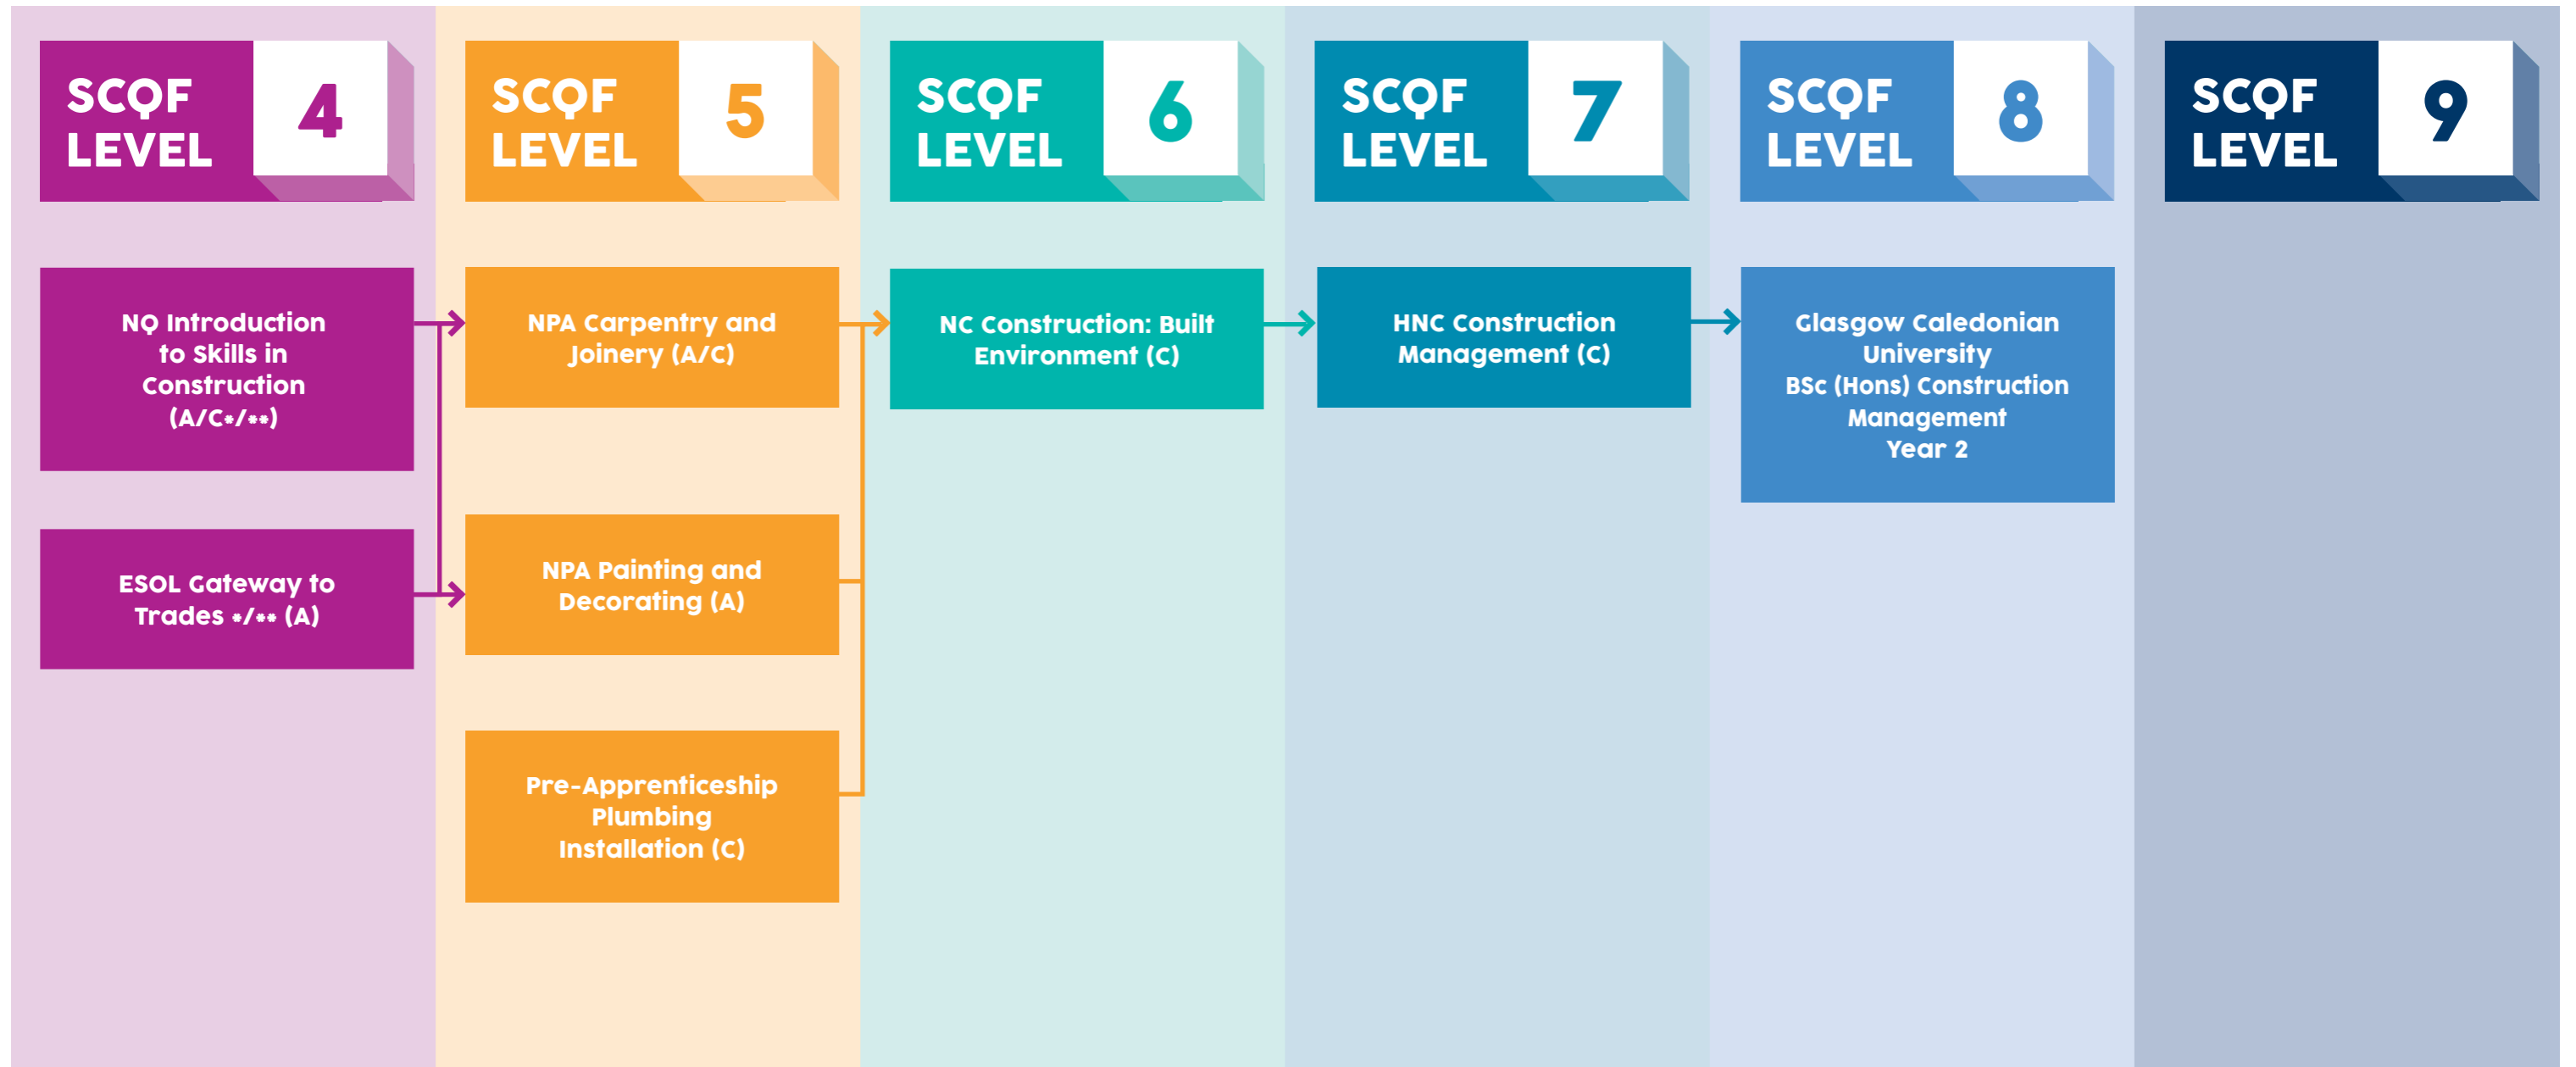

# CONSTRUCTION COURSE PROGRESSION MAP

A - Anniesland Campus C - Cardonald Campus

\* Short full time course August to January

\*\* Short full time course January to June