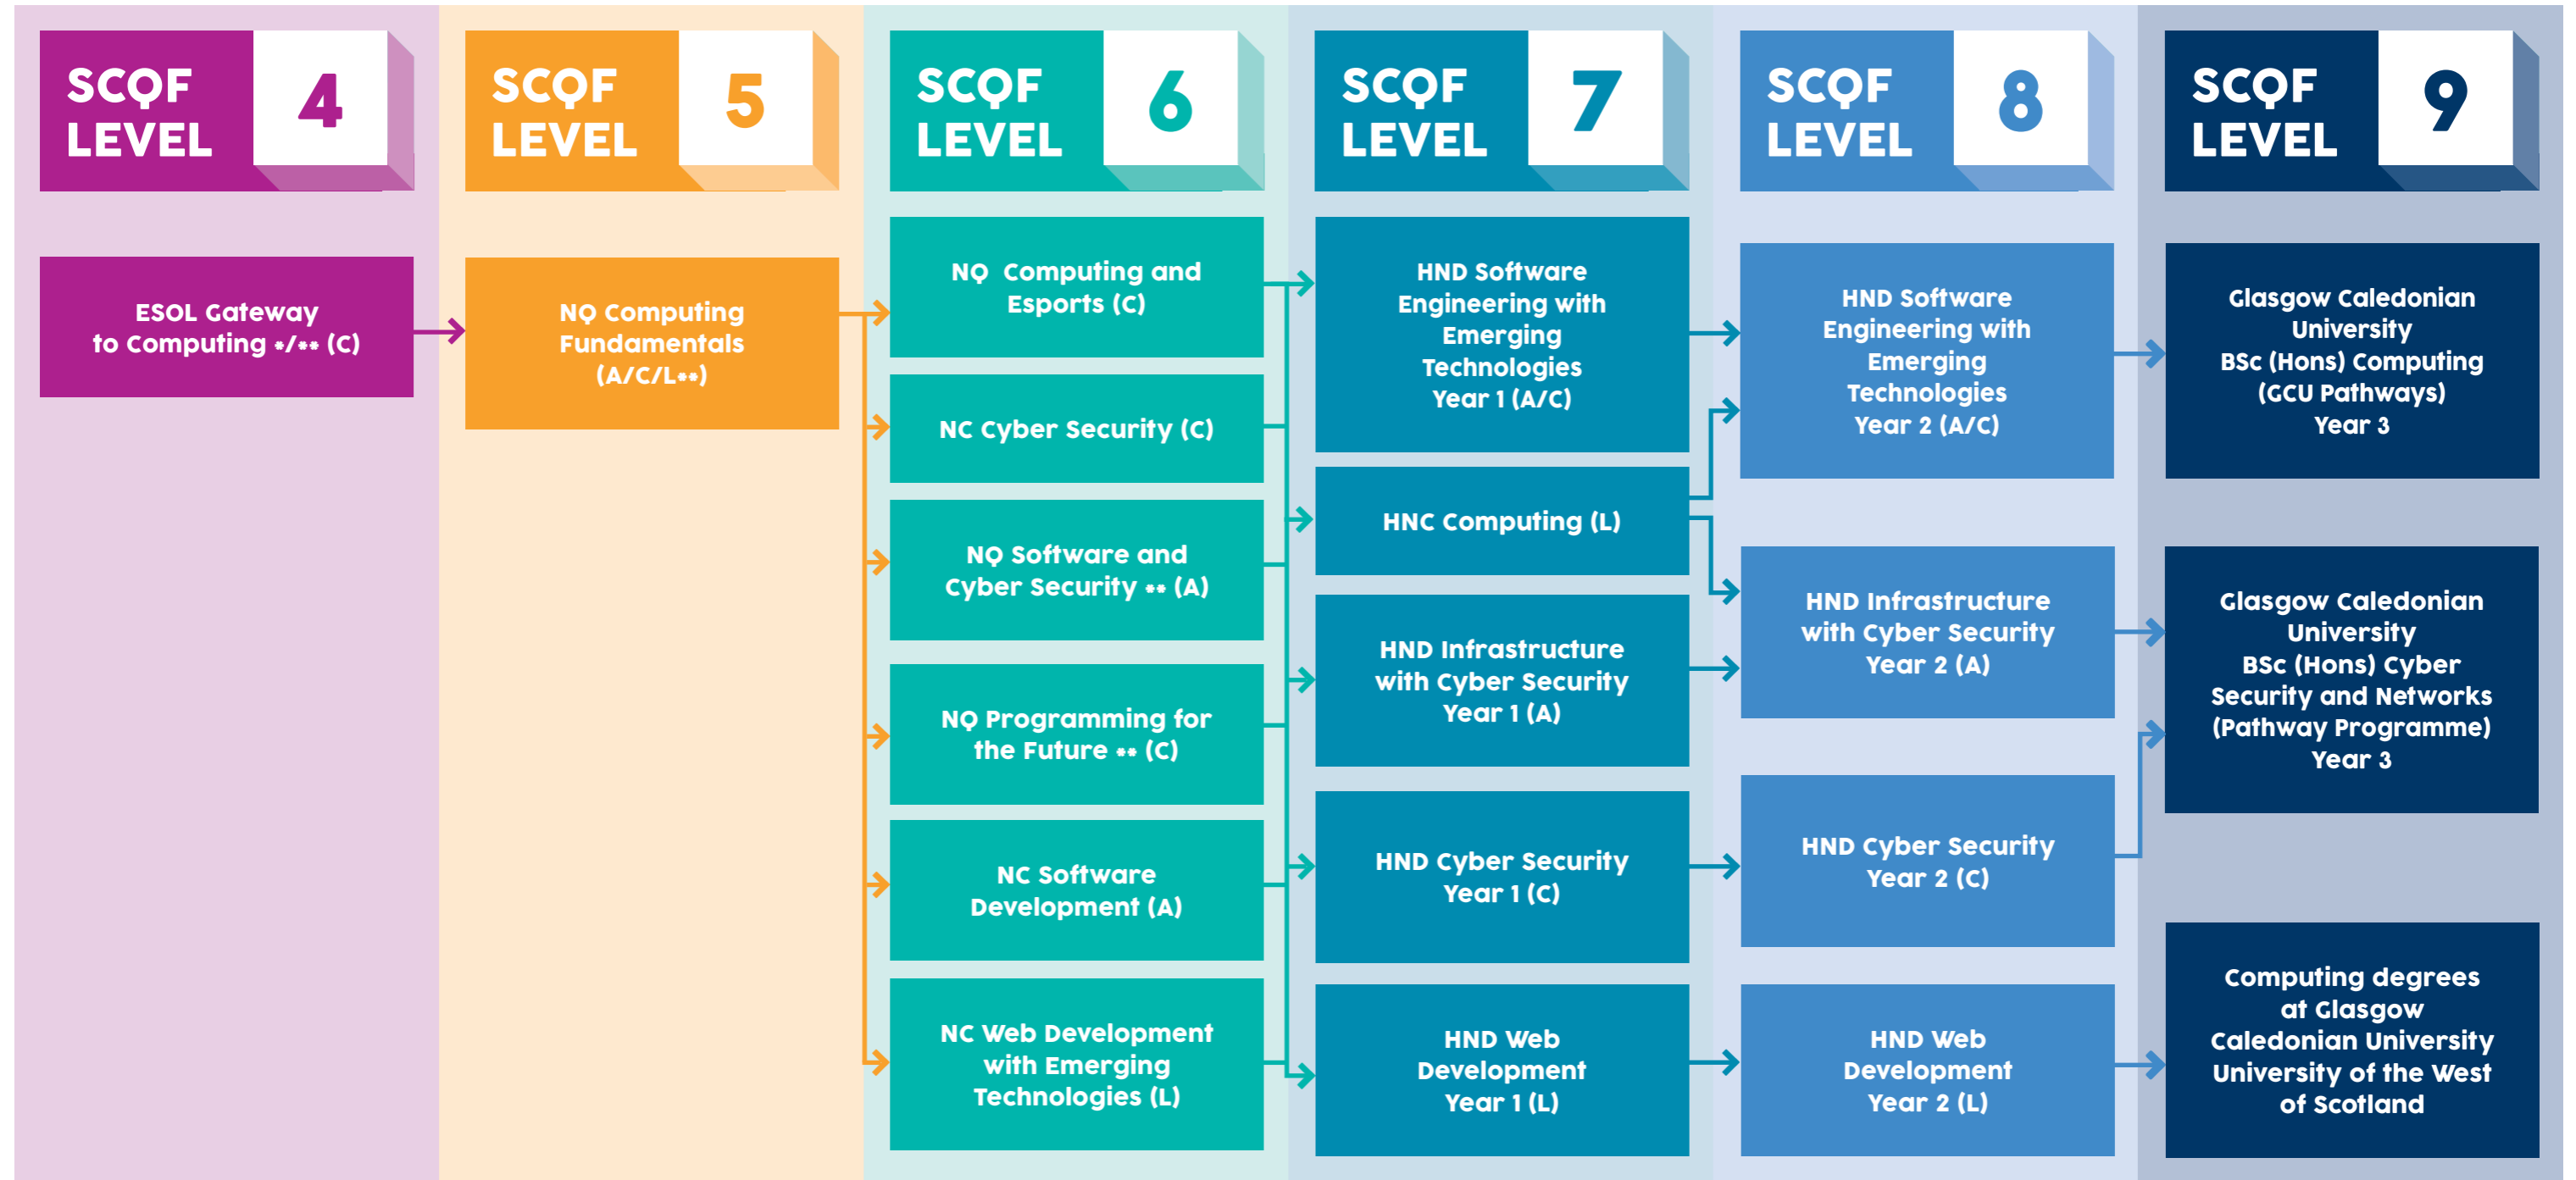

COMPUTING COURSE PROGRESSION MAP

A - Anniesland Campus C - Cardonald Campus L - Langside Campus

* Short full time course August to January

** Short full time course January to June