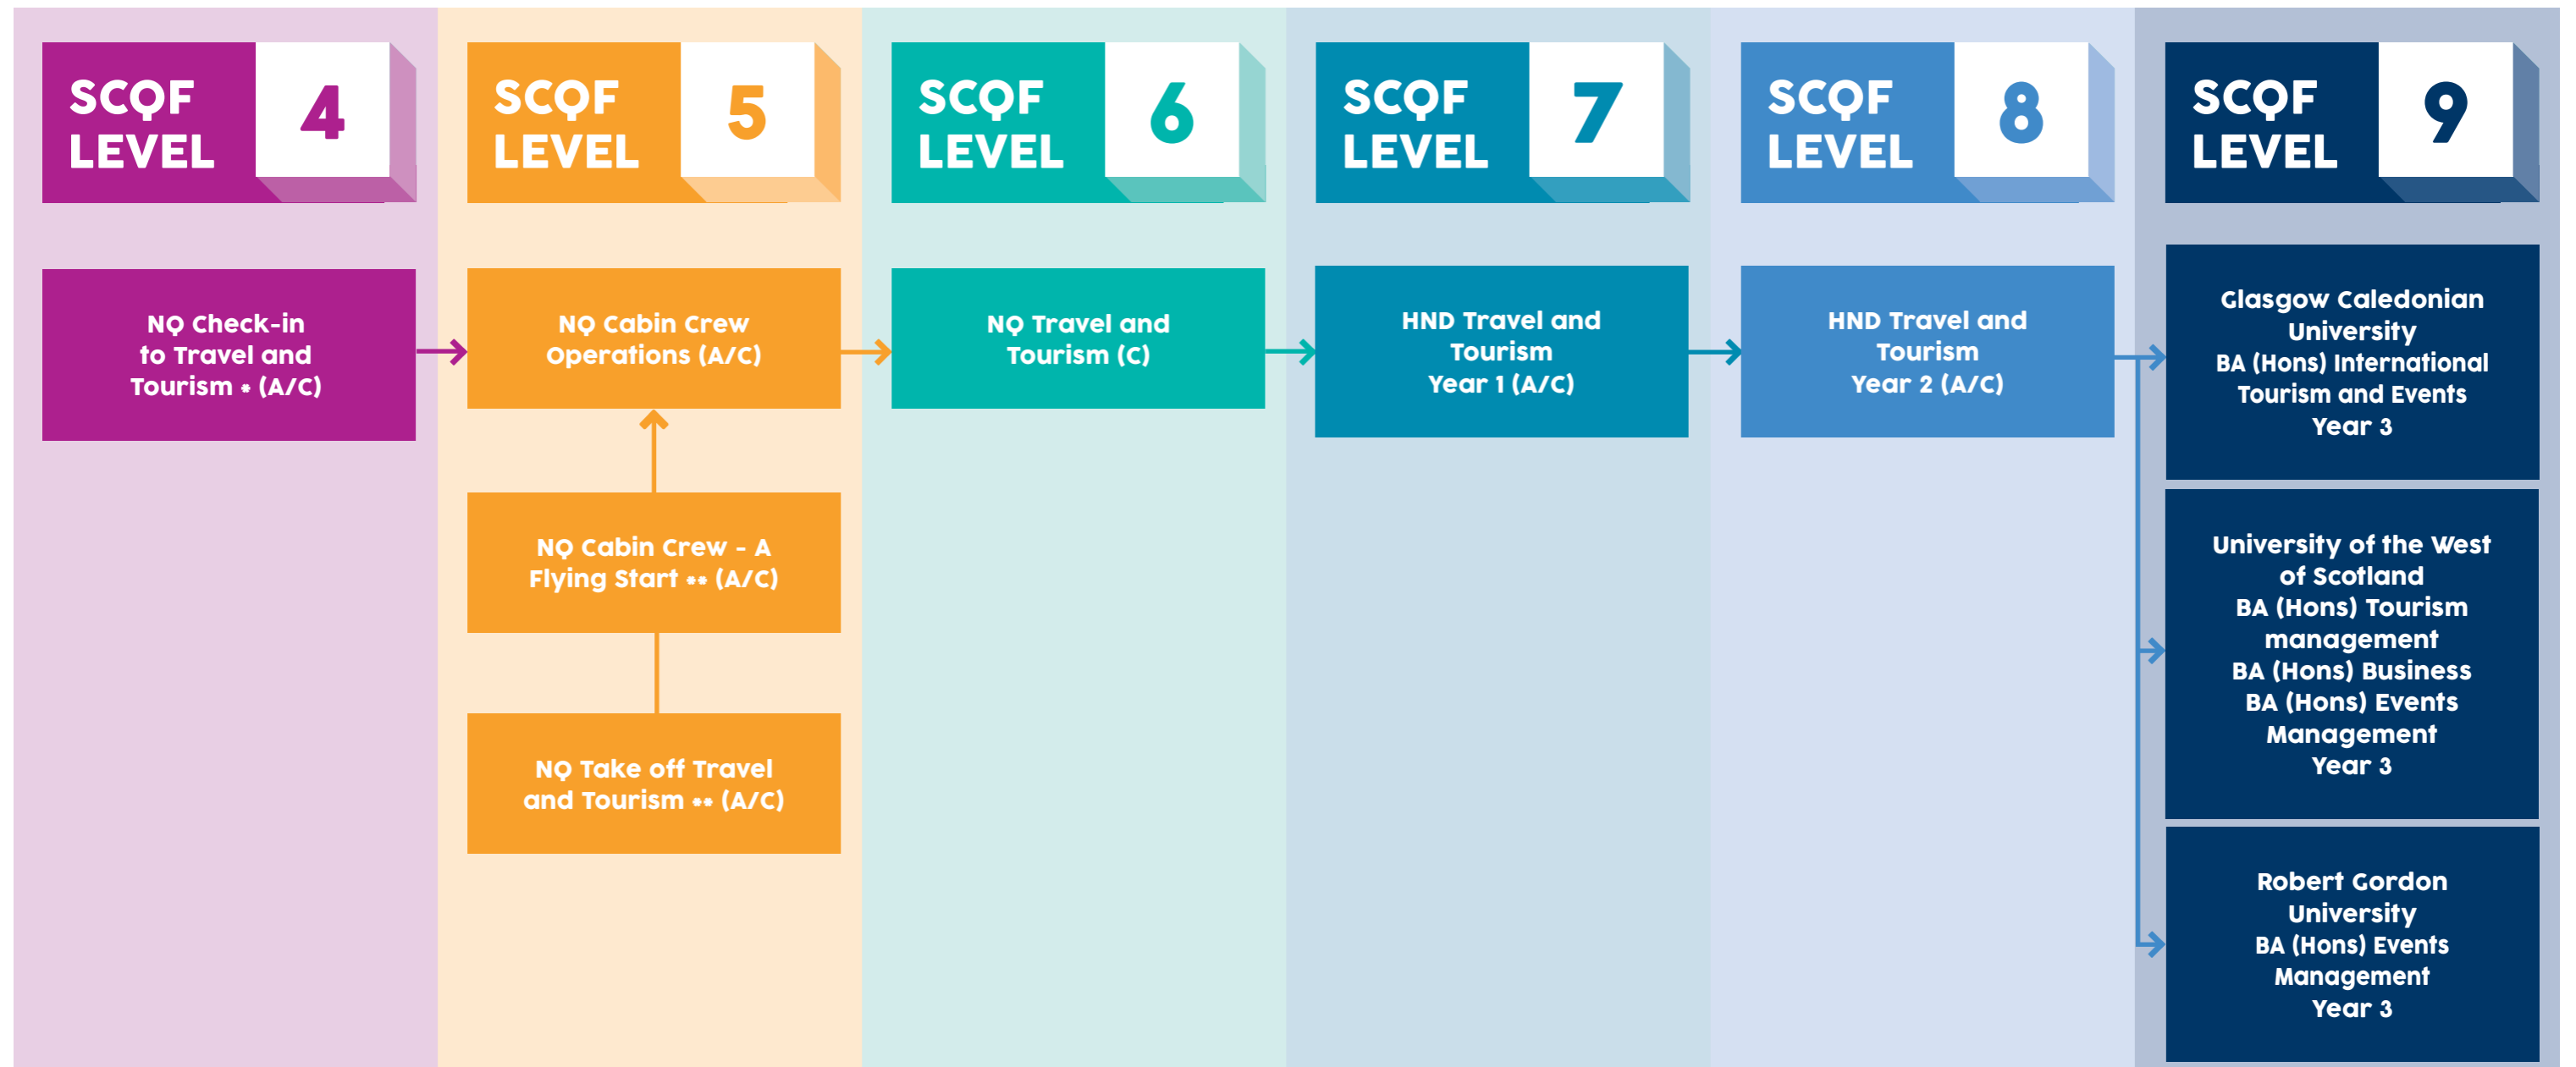

TRAVEL AND TOURISM COURSE PROGRESSION MAP

A - Anniesland Campus C - Cardonald Campus
 * Short full time course - August to January
 ** short full time course - January to June