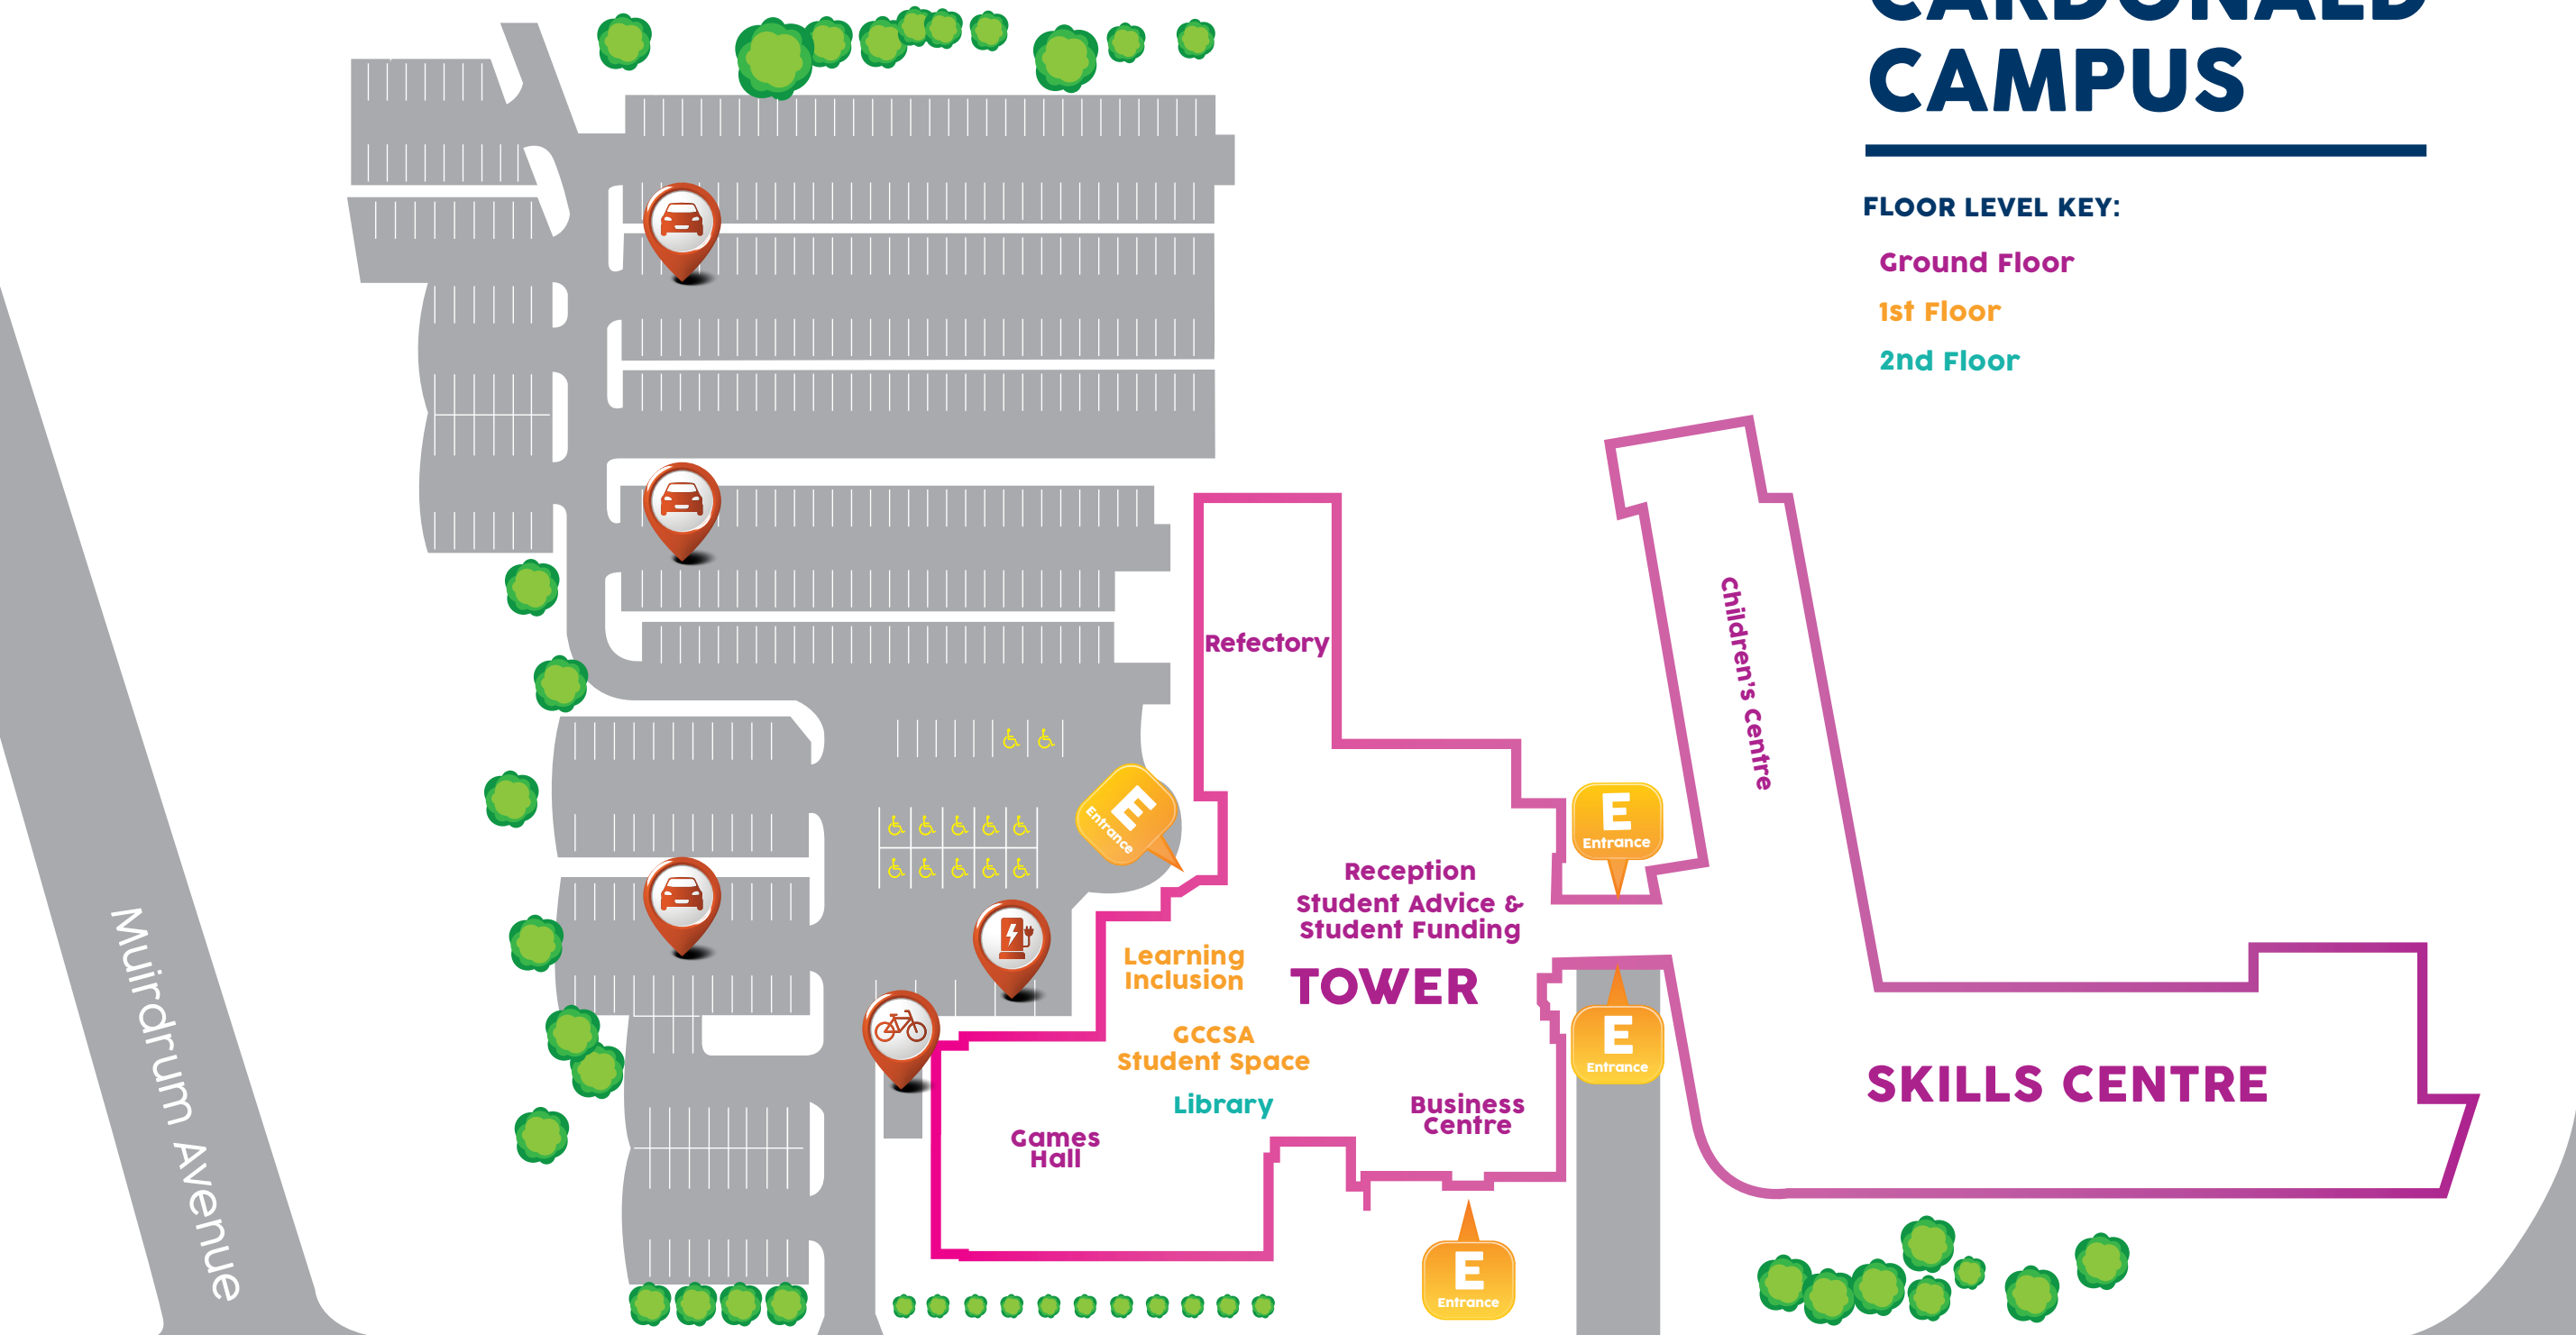

CARDONALD CAMPUS

FLOOR LEVEL KEY:

Ground Floor

1st Floor

2nd Floor

Muirdrum Avenue

Corkerhill Road

Moss Park Drive

Car Park Entrance

Pedestrian Entrance

< MOSSPARK TRAIN STATION

CORKERHILL TRAIN STATION >