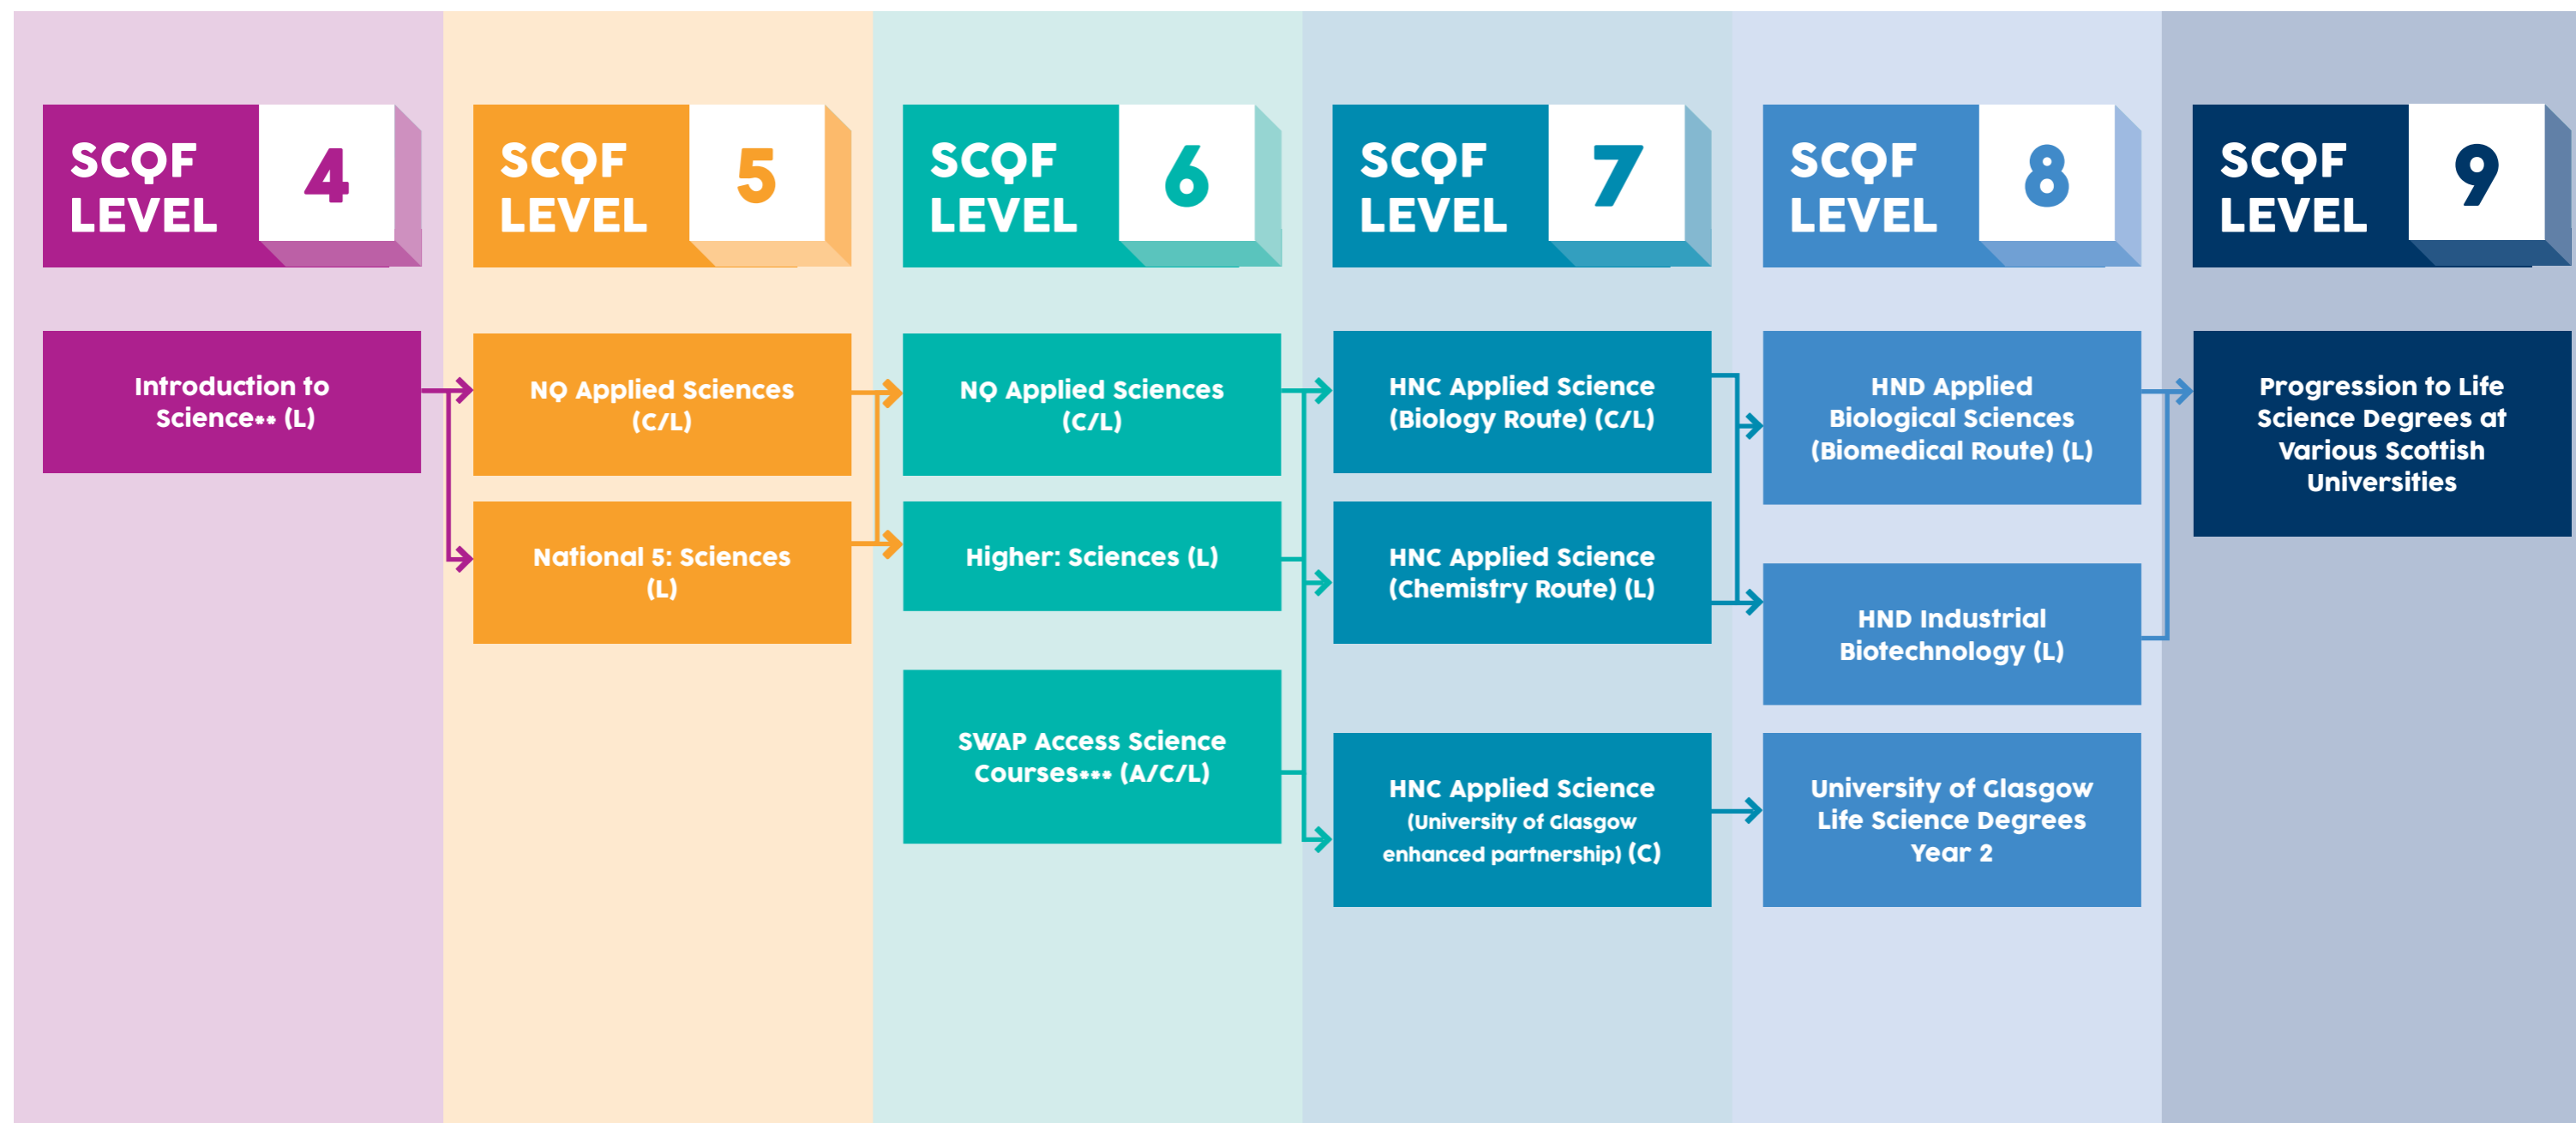

SCIENCE COURSE PROGRESSION MAP

A - Anniesland Campus C - Cardonald Campus L - Langside Campus

* Short Full time Course - August to January

** Short Full time Course - January to June

*** SWAP Access to Biological and Chemical Sciences / SWAP Access to Health and Biological Sciences / SWAP Access to Medical Sciences / SWAP Access to Medical Sciences (Introduction)